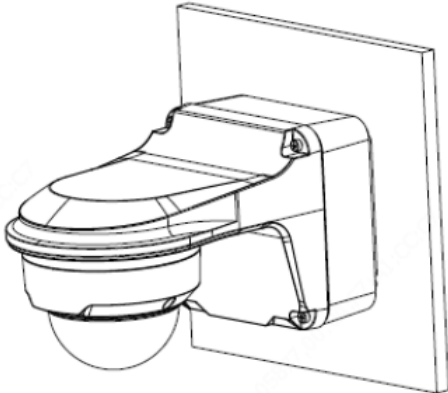

8 MP AI Fixed Dome Network
Camera with IR

Product Specifications

Junction Mount

XLGFM152-A

Wall Mount

XLGJB07WM03-G

Pendent Mount

XLGJB03-G+XLGCM24

Pole Mount

XLGJB07WM03-G + XLGUP06

Tilted Mount

XLGUM06-D

*Design and specifications are subjects to change without notice.