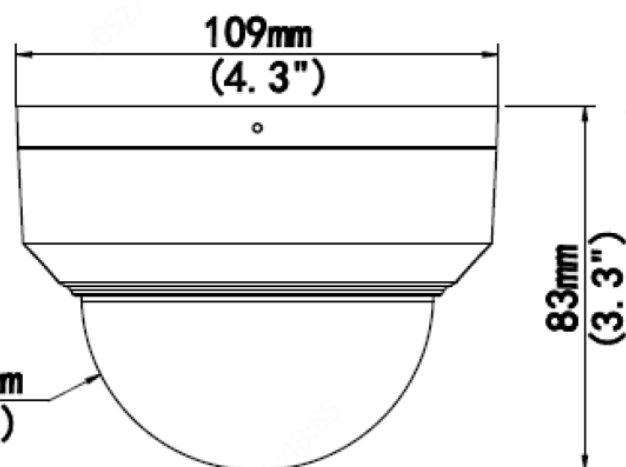

INLGDO4KIRWFAI

8 MP AI Fixed Dome Network
Camera with IR

Product Specifications

Junction Box

Wall Mount & Junction Box

Incline Mount

Pole Mount

Wall Mount

Pendant Mount

Pendant Ceiling Mount

Pendant Mount

VUSD256G

Micro SD Card

*Design and specifications are subjects to change without notice.