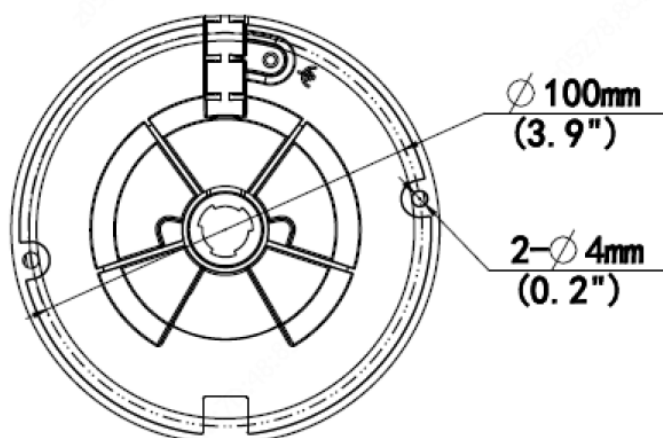

XLGCM24

Pendant Ceiling Mount

XLGSE24-A

Pendant Mount

VUSD256G

Micro SD Card

*Design and specifications are subjects to change without notice.

INLGDO4KIRWFAI